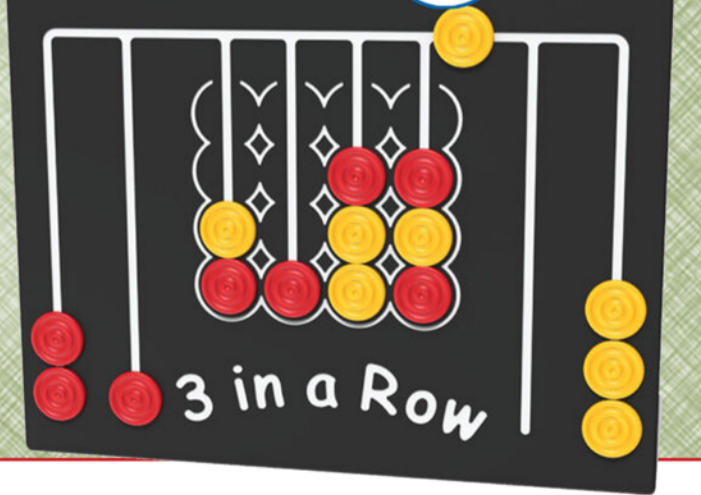

Tile Slide Frog

3 In A Row

10-year Warranty	15-year Warranty	LIFETIME* Warranty
• KompAN LIFETIME* warranty	• HPL floors & panels • Aluminium Parts • Robinia Wood	• Hot-dip galvanised parts • Stainless steel parts • Stainless steel hardware • EcoCore™ and other HDPE panels * Please see full KOMPAN's general terms & conditions, along with our Tender Response.
• TextMade™ posts • Pre-galvanised posts with painted top layer • Painted surface on galvanised or aluminium metal parts • Stainless steel slides • Electrogalvanised metal parts • Moulded PP decks • Solid plastic parts • Hollow plastic parts • Transparent polycarbonate (PC) parts • Rope & net constructions • Siberian larch, pine and other wood types • Wood-plastic composite (WPC) parts