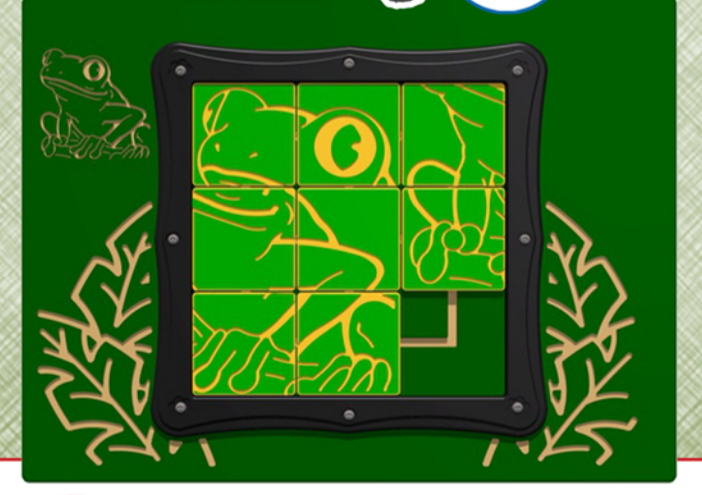

Tile Slide Frog

3 In A Row

10-year Warranty	15-year Warranty	LIFETIME* Warranty
• KompAN LIFETIME* warranty	• HPL floors & panels • Aluminium Parts • Robinia Wood	• Hot-dip galvanised parts • Stainless steel parts • Stainless steel hardware • EcoCore™ and other HDPE panels * Please see full KOMPAN's general terms & conditions, along with our Tender Response.
• TextMade™ posts • Pre-galvanised posts with painted top layer • Painted surface on galvanised or aluminium metal parts • Stainless steel slides • Electrogalvanised metal parts • Moulded PP decks • Solid plastic parts • Hollow plastic parts • Transparent polycarbonate (PC) parts • Rope & net constructions • Siberian larch, pine and other wood types • Wood-plastic composite (WPC) parts