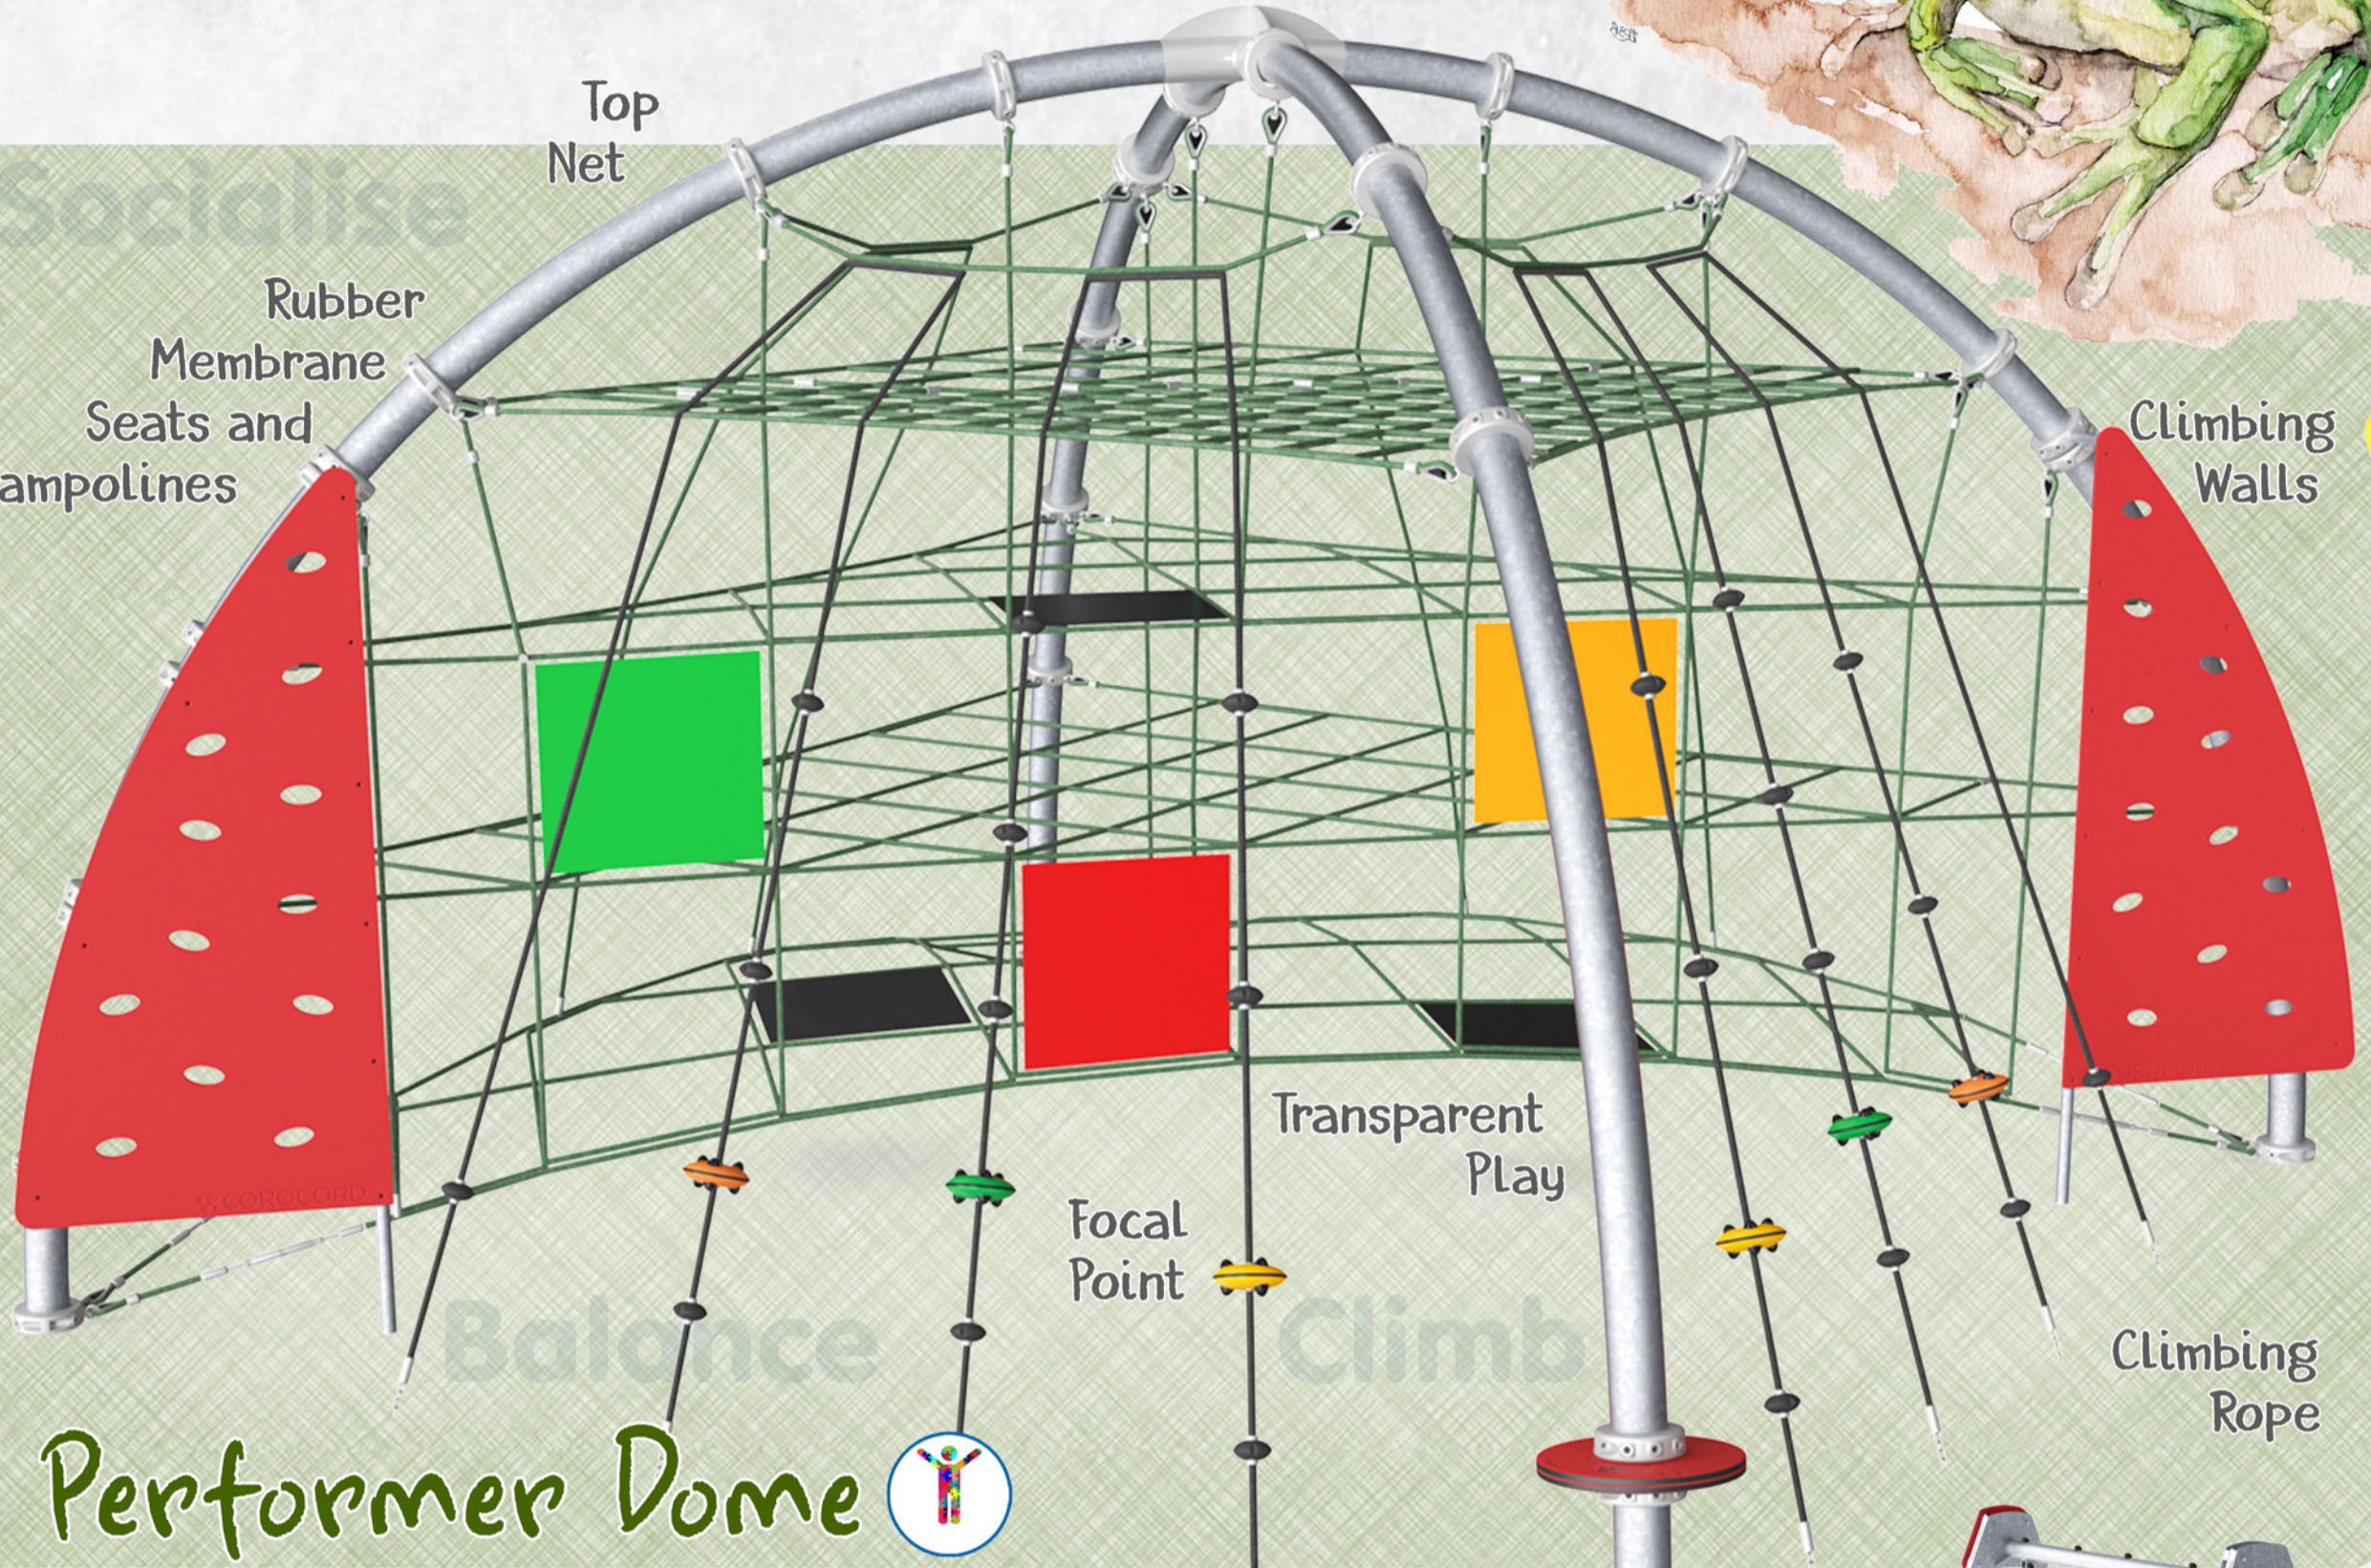

Blagdon Road The Products

New Furniture

Our Design at Blagdon Road Play Area ensures that users of all ages and abilities can learn, imagine and play together!

- ### SITE FEATURES:
- 19 NEW PIECES OF EQUIPMENT
 - SPRINGTIME THEME
 - CREATIVE SOCIAL SEATING
 - ZONED MUGA WITH NEW EQUIPMENT AND MARKINGS
 - EMBANKMENT FEATURE MULTIUNIT
 - RELOCATE AND REFURBISH EXISTING MULTIUNIT
 - DESIGNED TO BE INCLUSIVE AND ACCESSIBLE FOR ALL AGES AND ABILITY LEVELS

MAKE SPACE FOR GIRLS

Parks, play equipment and public spaces for older children and teenagers are currently designed for the default male. It's time to make space for girls.

The KOMPAN Play Institute has observed that girls tend to prefer motor skills refinement and flexibility activities to strength and muscle training. We observed that when the girls play, little informal competitions occur for fun. This playful rivalry speeds up the pace of play and heartbeat rates.

Our site offers many exciting features to encourage girls as well as boys go outside and get active:

- LOTS OF SOCIAL SEATING TO HANG OUT IN, SWAY AND CHAT
- LOTS OF HIGH-UP PLACES TO SIT - TO SEE AND BE SEEN
- ZONED MUGA CREATES MULTIPLE OPPORTUNITIES FOR SIMULTANEOUS USE BY DIFFERENT GROUPS
- HILLTOP PERFORMER UNIT OFFERS A SOCIAL SPACE TO EXERCISE AND CHAT AT THE SAME TIME